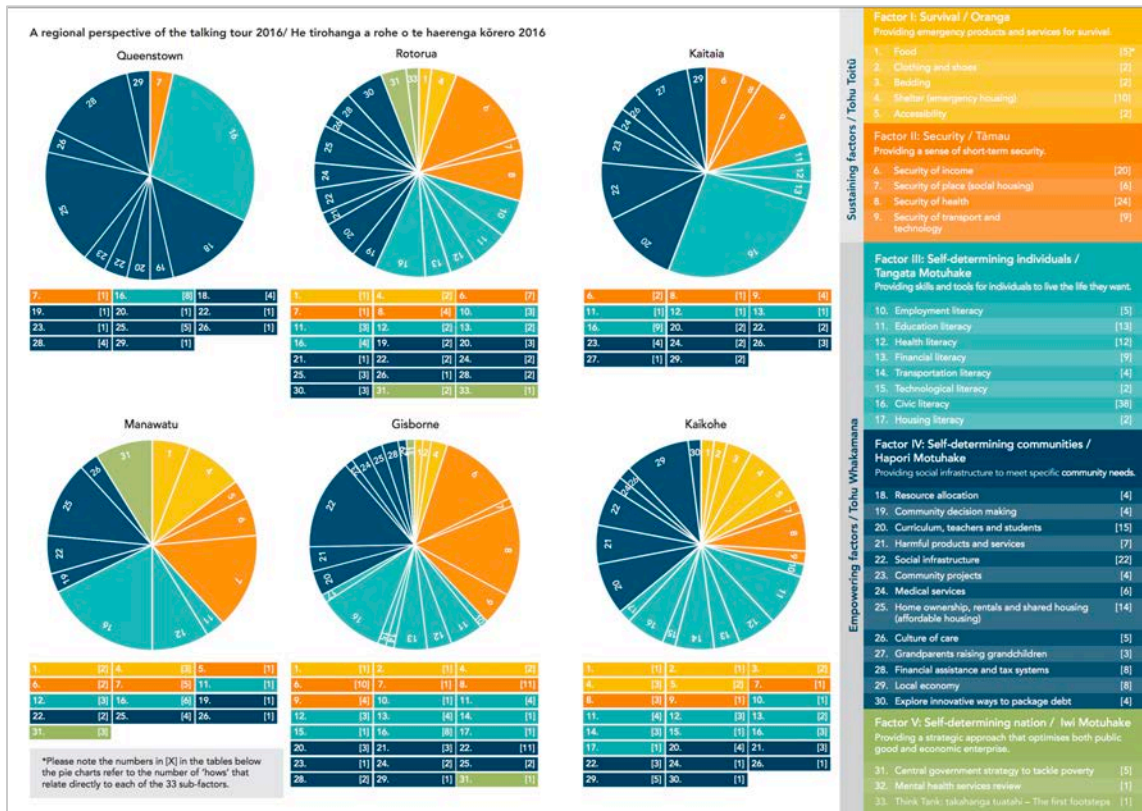

Singapore
719.1km²

Singapore population:
5,607,300
(Singstats, 2017)

Lines within New Zealand infographic

The McGuinness Institute is a non-partisan think tank working towards a sustainable future for New Zealand.

MCGUINNESS INSTITUTE

1. Our Project 2058

2. Our TalentNZ Project

3. Our TacklingPovertyNZ project

4. Our ForesightNZ project

ForesightNZ playing cards

High-Impact Events diagram

ForesightNZ playing cards – Event cards

Scientists modify Earth's climate to reduce global warming

Event

3D printers become an affordable household appliance

Event

Geopolitical tensions between the US and Russia lead to World War III

Event

Te Reo Māori becomes a compulsory part of the national curriculum for years 1 to 12