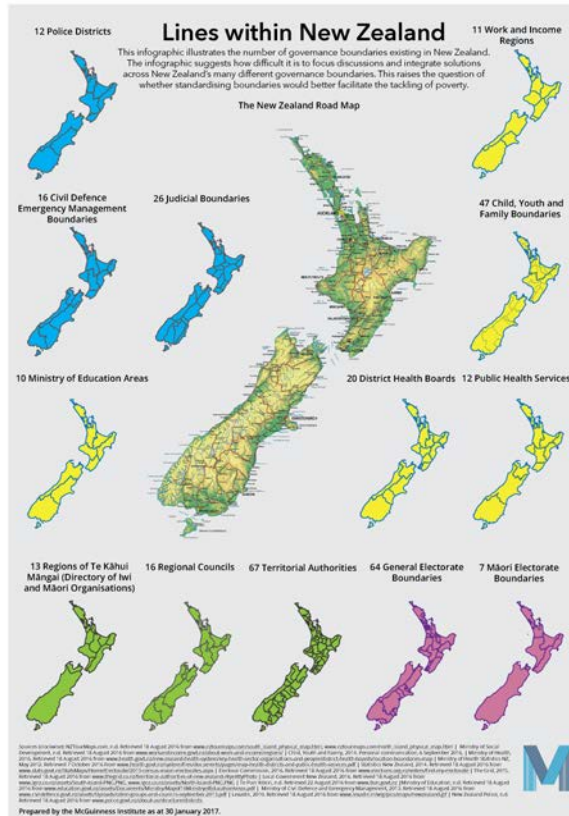

Games for Nation Building

19 July 2017

For Playpen Event, Institute of Public Sector
Leadership Civil Service College, Singapore

Wendy McGuinness

MALAYSIA

Lake Taupō
616 km²

NEW ZEALAND

New Zealand population:
4,799,845
(Statistics New Zealand, 2017)

Singapore
719.1km²

Singapore population:
5,607,300
(Singstats, 2017)

Lines within New Zealand infographic

The McGuinness Institute is a non-partisan think tank working towards a sustainable future for New Zealand.