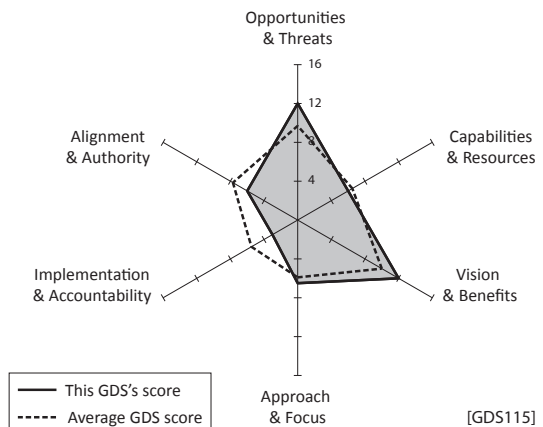

II. Rank:

75= out of 148 GDSs

2 out of the 2 GDSs in the Ministry of Maori Development

2 out of 2 GDSs in the Māori Affairs sector