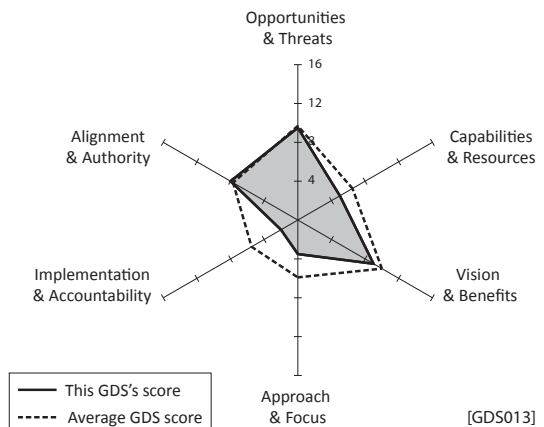

2018 GDS Index

GDS013

I. Strategic approach:

The approach is to implement a gender-responsive strategy based on women offenders' unique wellbeing needs in order to ensure their successful rehabilitation.

II. Rank:

110= out of 148 GDSs

3 out of the 6 GDSs in the Department of Corrections

4 out of 7 GDSs in the Justice sector

[GDS013]